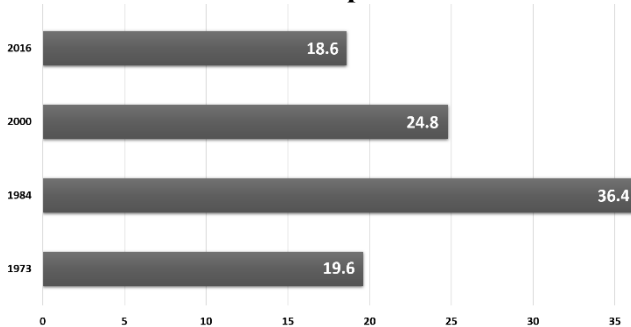

Illustration 1.2

Number of abortions per 100 live births

How do we help women facing unplanned pregnancy?

Contact

Abbi Bellas
Ajbpsalm139.13@gmail.com

How do we help women who’ve had abortions?